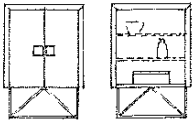

**Mav-757 Lamp Table**  
 cm 70 x 70 x 61 H  
 27-1/2" x 27-1/2" x 24" H

**Mav-726 Buffet**  
 cm 210 x 57 x 85 H  
 82-3/4" x 22-1/2" x 33-1/2" H

**Mav-751 Rect. Coffee Table**  
 cm 140 x 90 x 41 H  
 55-1/4" x 35-1/2" x 16-1/4" H

**Mav-722 Small Buffet**  
 cm 160 x 57 x 85 H  
 63" x 22-1/2" x 33-1/2" H

**Mav-754 Console**  
 cm 150 x 50 x 74 H  
 59" x 19-3/4" x 29-1/4" H

**Mav-728 Vitrine W/2 Doors**  
 cm 130 x 45 x 180 H  
 51-1/4" x 17-3/4" x 71" H

**H-1252 Metropol Side Chair**  
**H-1253 Metropol Arm Chair**  
 cm 51 x 46 x 104 H  
 20" x 18" x 41" H

**Mav-740 Bar Cabinet**  
 cm 130 x 45 x 175 H  
 51-1/4" x 17-3/4" x 69" H

**Inside the bar unit:**  
*n.2 glass shelves*  
*n.1 drawer*  
*n.1 pull-out shelf*

**Mav-046 Dresser**  
cm 210 x 57 x 88 H  
82-3/4" x 22-1/2" x 34-3/4" H

**Mav-141 King Size Bed**  
cm 240 x 235 x 115 H  
94-1/2" x 92-1/2" x 45-1/4" H

**Mav-062 Nightstand**  
cm 85 x 52 x 50 H  
33-1/2" x 20-1/2" x 19-3/4" H