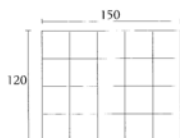

ND603

(MND120)
Night & Day rectangular mirror
cm 150 x H120
inch. 59 x H47,2