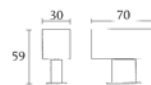

AV600

5TH Avenue lacquered
lamp with horizontal or
vertical shade
cm 70 x 30 x H59
inch. 27,6 x 11,8 x H23,2