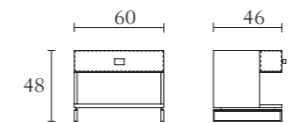

California size bed
sable - mink
cm 216 x 245 x H115
inch. 89 x 96^{1/2} x H45,3

California special size bed
sable - mink
cm 216 x 235 x H115
inch. 85 x 92^{1/2} x H45,3

SO700 SO701

6 Drawer dresser
sable - mink
cm 180 x 55 x H67
inch. 70,9 x 21,6 x H26,4

Chest of drawers
sable - mink
cm 68 x 50 x H140
inch. 26,8 x 19,7 x H55,1

SO702 SO704

3 Drawer dresser
sable - mink
cm 130 x 55 x H67
inch. 51,2 x 21,6 x H26,4

Nightstand with 1 drawer
sable - mink
cm 80 x 46 x H48
inch. 31^{1/2} x 18,1 x H18,9

SO707 SO705

Dresser with desk
in leather
sable - mink
cm 208 x 55 x H72,5
inch. 81,9 x 21,6 x H28^{1/2}

Nightstand with 1 drawer
sable - mink
cm 60 x 46 x H48
inch. 23,6 x 18,1 x H18,9

SO703 SO310

Nightstand with 2 drawers
sable - mink
cm 80 x 46 x H48
inch. 31^{1/2} x 18,1 x H18,9