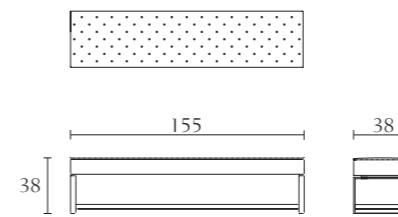

SO707 SO705

Dresser with desk
in leather
sable - mink
cm 208 x 55 x H72,5
inch. 81,9 x 21,6 x H28^{1/2}

Nightstand with 1 drawer
sable - mink
cm 60 x 46 x H48
inch. 23,6 x 18,1 x H18,9

SO703 SO310

Nightstand with 2 drawers
sable - mink
cm 80 x 46 x H48
inch. 31^{1/2} x 18,1 x H18,9

Leather desk
cm 110 x 50 x H75
inch. 43,3 x 19,7 x H29^{1/2}

SO706 SO605

Nightstand with 2 drawers
sable - mink
cm 60 x 46 x H48
inch. 23,6 x 18,1 x H18,9

Wall mirror
sable - mink
cm Ø 120
cm 120 x 9 x H132
inch. Ø47,2
inch. 47,2 x 3^{1/2} x H52

SO500 SO606

Bench
Sable - mink
cm 155 x 38 x H38
inch. 61 x 15 x H15

Wall mirror
sable - mink
cm Ø 100
cm 100 x 9 x H112
inch. Ø 39,4
inch. 39,4 x 3^{1/2} x H44,1

SO507

Armchair on castors
sable - mink
cm 73 x 95 x H74
inch. 28,7 x 37,4 x H29,1