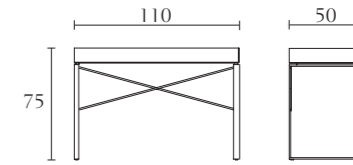

California size bed
sable - mink
cm 216 x 245 x H115
inch. 89 x 96^{1/2} x H45,3

California special size bed
sable - mink
cm 216 x 235 x H115
inch. 85 x 92^{1/2} x H45,3

SO700 SO701

6 Drawer dresser
sable - mink
cm 180 x 55 x H67
inch. 70,9 x 21,6 x H26,4

Chest of drawers
sable - mink
cm 68 x 50 x H140
inch. 26,8 x 19,7 x H55,1

SO702 SO704

3 Drawer dresser
sable - mink
cm 130 x 55 x H67
inch. 51,2 x 21,6 x H26,4

Nightstand with 1 drawer
sable - mink
cm 80 x 46 x H48
inch. 31^{1/2} x 18,1 x H18,9

SO707 SO705

Dresser with desk
in leather
sable - mink
cm 208 x 55 x H72,5
inch. 81,9 x 21,6 x H28^{1/2}

Nightstand with 1 drawer
sable - mink
cm 60 x 46 x H48
inch. 23,6 x 18,1 x H18,9

SO703 SO310

Nightstand with 2 drawers
sable - mink
cm 80 x 46 x H48
inch. 31^{1/2} x 18,1 x H18,9

Leather desk
cm 110 x 50 x H75
inch. 43,3 x 19,7 x H29^{1/2}

SO706 SO605

Nightstand with 2 drawers
sable - mink
cm 60 x 46 x H48
inch. 23,6 x 18,1 x H18,9

Wall mirror
sable - mink
cm Ø 120
cm 120 x 9 x H132
inch. Ø47,2
inch. 47,2 x 3^{1/2} x H52