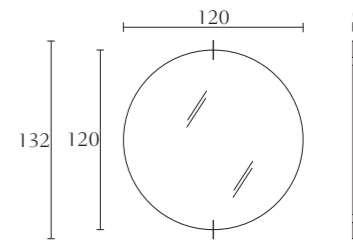

Chest of drawers
sable - mink
cm 68 x 50 x H140
inch. 26,8 x 19,7 x H55,1

SO702 SO704

3 Drawer dresser
sable - mink
cm 130 x 55 x H67
inch. 51,2 x 21,6 x H26,4

Nightstand with 1 drawer
sable - mink
cm 80 x 46 x H48
inch. 31^{1/2} x 18,1 x H18,9

SO707 SO705

Dresser with desk
in leather
sable - mink
cm 208 x 55 x H72,5
inch. 81,9 x 21,6 x H28^{1/2}

Nightstand with 1 drawer
sable - mink
cm 60 x 46 x H48
inch. 23,6 x 18,1 x H18,9

SO703 SO310

Nightstand with 2 drawers
sable - mink
cm 80 x 46 x H48
inch. 31^{1/2} x 18,1 x H18,9

Leather desk
cm 110 x 50 x H75
inch. 43,3 x 19,7 x H29^{1/2}

SO706 SO605

Nightstand with 2 drawers
sable - mink
cm 60 x 46 x H48
inch. 23,6 x 18,1 x H18,9

Wall mirror
sable - mink
cm Ø 120
cm 120 x 9 x H132
inch. Ø47,2
inch. 47,2 x 3^{1/2} x H52