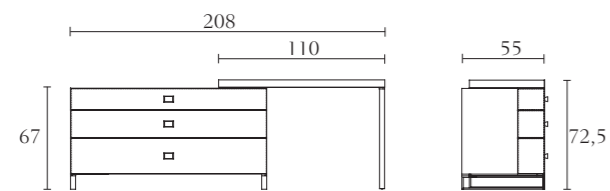

California size bed
sable - mink
cm 216 x 245 x H115
inch. 89 x 96^{1/2} x H45,3

California special size bed
sable - mink
cm 216 x 235 x H115
inch. 85 x 92^{1/2} x H45,3

SO700 SO701

6 Drawer dresser
sable - mink
cm 180 x 55 x H67
inch. 70,9 x 21,6 x H26,4

Chest of drawers
sable - mink
cm 68 x 50 x H140
inch. 26,8 x 19,7 x H55,1

SO702 SO704

3 Drawer dresser
sable - mink
cm 130 x 55 x H67
inch. 51,2 x 21,6 x H26,4

Nightstand with 1 drawer
sable - mink
cm 80 x 46 x H48
inch. 31^{1/2} x 18,1 x H18,9

SO707 SO705

Dresser with desk
in leather
sable - mink
cm 208 x 55 x H72,5
inch. 81,9 x 21,6 x H28^{1/2}

Nightstand with 1 drawer
sable - mink
cm 60 x 46 x H48
inch. 23,6 x 18,1 x H18,9

SO703 SO310

Nightstand with 2 drawers
sable - mink
cm 80 x 46 x H48
inch. 31^{1/2} x 18,1 x H18,9

Leather desk
cm 110 x 50 x H75
inch. 43,3 x 19,7 x H29^{1/2}

SO706 SO605

Nightstand with 2 drawers
sable - mink
cm 60 x 46 x H48
inch. 23,6 x 18,1 x H18,9

Wall mirror
sable - mink
cm Ø 120
cm 120 x 9 x H132
inch. Ø47,2
inch. 47,2 x 3^{1/2} x H52