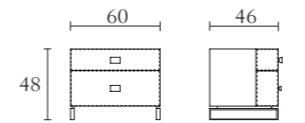

California size bed
sable - mink
cm 216 x 245 x H115
inch. 89 x 96^{1/2} x H45,3

California special size bed
sable - mink
cm 216 x 235 x H115
inch. 85 x 92^{1/2} x H45,3

SO700 SO701

6 Drawer dresser
sable - mink
cm 180 x 55 x H67
inch. 70,9 x 21,6 x H26,4

Chest of drawers
sable - mink
cm 68 x 50 x H140
inch. 26,8 x 19,7 x H55,1

SO702 SO704

3 Drawer dresser
sable - mink
cm 130 x 55 x H67
inch. 51,2 x 21,6 x H26,4

Nightstand with 1 drawer
sable - mink
cm 80 x 46 x H48
inch. 31^{1/2} x 18,1 x H18,9

SO707 SO705

Dresser with desk
in leather
sable - mink
cm 208 x 55 x H72,5
inch. 81,9 x 21,6 x H28^{1/2}

Nightstand with 1 drawer
sable - mink
cm 60 x 46 x H48
inch. 23,6 x 18,1 x H18,9

SO703 SO310

Nightstand with 2 drawers
sable - mink
cm 80 x 46 x H48
inch. 31^{1/2} x 18,1 x H18,9

Leather desk
cm 110 x 50 x H75
inch. 43,3 x 19,7 x H29^{1/2}

SO706 SO605

Nightstand with 2 drawers
sable - mink
cm 60 x 46 x H48
inch. 23,6 x 18,1 x H18,9

Wall mirror
sable - mink
cm Ø 120
cm 120 x 9 x H132
inch. Ø47,2
inch. 47,2 x 3^{1/2} x H52