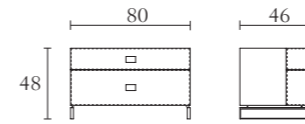

California size bed
sable - mink
cm 216 x 245 x H115
inch. 89 x 96^{1/2} x H45,3

California special size bed
sable - mink
cm 216 x 235 x H115
inch. 85 x 92^{1/2} x H45,3

SO700 SO701

6 Drawer dresser
sable - mink
cm 180 x 55 x H67
inch. 70,9 x 21,6 x H26,4

Chest of drawers
sable - mink
cm 68 x 50 x H140
inch. 26,8 x 19,7 x H55,1

SO702 SO704

3 Drawer dresser
sable - mink
cm 130 x 55 x H67
inch. 51,2 x 21,6 x H26,4

Nightstand with 1 drawer
sable - mink
cm 80 x 46 x H48
inch. 31^{1/2} x 18,1 x H18,9

SO707 SO705

Dresser with desk
in leather
sable - mink
cm 208 x 55 x H72,5
inch. 81,9 x 21,6 x H28^{1/2}

Nightstand with 1 drawer
sable - mink
cm 60 x 46 x H48
inch. 23,6 x 18,1 x H18,9

SO703 SO310

Nightstand with 2 drawers
sable - mink
cm 80 x 46 x H48
inch. 31^{1/2} x 18,1 x H18,9

Leather desk
cm 110 x 50 x H75
inch. 43,3 x 19,7 x H29^{1/2}

SO706 SO605

Nightstand with 2 drawers
sable - mink
cm 60 x 46 x H48
inch. 23,6 x 18,1 x H18,9

Wall mirror
sable - mink
cm Ø 120
cm 120 x 9 x H132
inch. Ø47,2
inch. 47,2 x 3^{1/2} x H52